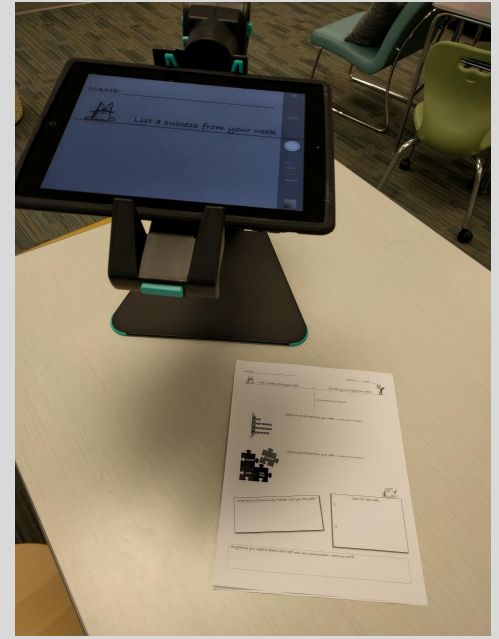

# Miracast

Laptop to Display - wireless

Change device name!

Input select

Win+K on your laptop

# iPad + Reflector 2

iPad to Laptop - wireless

Laptop to Display - HDMI

Install Reflector 2

Manage from system tray